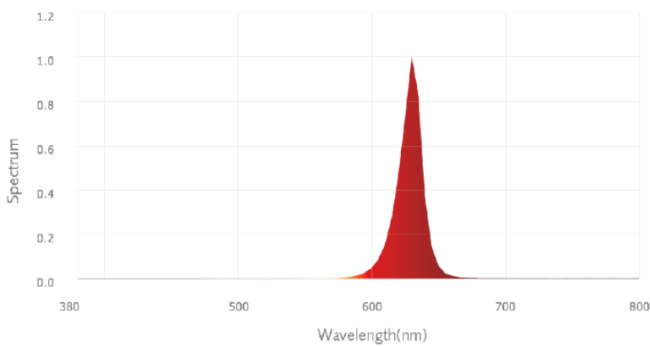

Gradus Detailed Specification

Manufacturer: Gradus Accessories, Park Green, Macclesfield, Cheshire, SK11 7LZ.

Tel: 01625 428922 **Fax:** 01625 433939

Website: www.gradus.com **Email:** sales@gradus.com

Power Consumption	14.4W/m (based on a 5m run)
Voltage	24v DC
LEDs/m	528
Kelvin	Red, Green, Blue, Amber, Pink
Lumens/m	Red, Green, Blue & Pink = 360 Amber = 1440
Tape dimensions	W: 10mm / D: 3mm
PCB increment	Power connection and cut points every 45mm
LED pitch	0mm
Beam angle	120°
PCB colour	White
LED chip	COB (chip-on-board) technology
CRI	Red, Green, Amber, Pink = 90+ Blue = 85+
Operating temp.	-20°C ~ 45°C
IP rating	IP20 uncoated / IP65 splashproof
Min. bend radius	10mm
Connection	Hardwire tails
Control	0-10v / 1-10v / DMX / DALI / RF / Triac / Push
Mounting	3M VHB backing tape

LED Lighting Systems Product Data Sheet

15W Spotless LED Tapes 24v – Single Colours

Data Sheet: Page 2 of 3 AH/SM/DW 06.12.21

Chromotology diagrams

Red:

Green:

Blue:

Amber:

Pink:

Spectral radiant flux versus wavelength

Red:

Green:

LED Lighting Systems Product Data Sheet

15W Spotless LED Tapes 24v – Single Colours

Data Sheet: Page 3 of 3 AH/SM/DW 06.12.21

Blue: