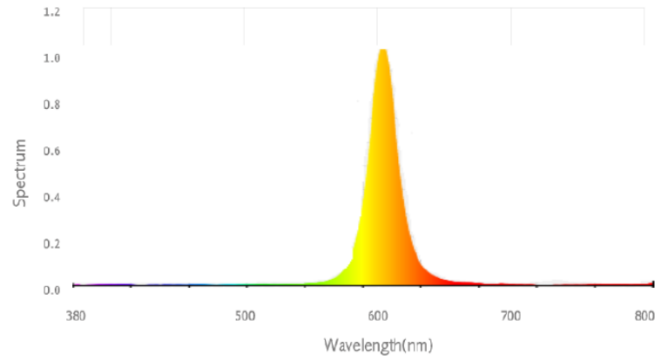

LED Lighting Systems Product Data Sheet

15W Spotless LED Tapes 24v – Single Colours

Data Sheet: Page 3 of 3 AH/SM/DW 06.12.21

Amber:

Technical Drawing

Wiring Diagram