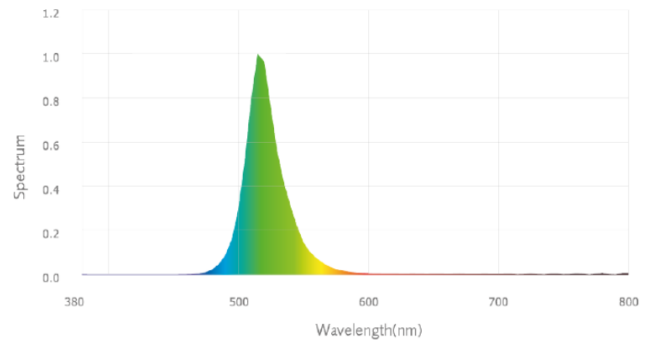

Gradus Detailed Specification

Manufacturer: Gradus Accessories, Park Green, Macclesfield, Cheshire, SK11 7LZ.

Tel: 01625 428922 **Fax:** 01625 433939

Website: www.gradus.com **Email:** sales@gradus.com

Power Consumption	14.4W/m (based on a 5m run)
Voltage	24v DC
LEDs/m	528
Kelvin	Red, Green, Blue, Amber, Pink
Lumens/m	Red, Green, Blue & Pink = 360 Amber = 1440
Tape dimensions	W: 10mm / D: 3mm
PCB increment	Power connection and cut points every 45mm
LED pitch	0mm
Beam angle	120°
PCB colour	White
LED chip	COB (chip-on-board) technology
CRI	Red, Green, Amber, Pink = 90+ Blue = 85+
Operating temp.	-20°C ~ 45°C
IP rating	IP20 uncoated / IP65 splashproof
Min. bend radius	10mm
Connection	Hardwire tails
Control	0-10v / 1-10v / DMX / DALI / RF / Triac / Push
Mounting	3M VHB backing tape

LED Lighting Systems Product Data Sheet

15W Spotless LED Tapes 24v – Single Colours

Data Sheet: Page 2 of 3 AH/SM/DW 06.12.21

Chromotology diagrams

Red:

Green:

Blue:

Amber:

Pink:

Spectral radiant flux versus wavelength

Red:

Green:

LED Lighting Systems Product Data Sheet

15W Spotless LED Tapes 24v – Single Colours

Data Sheet: Page 3 of 3 AH/SM/DW 06.12.21

Blue: