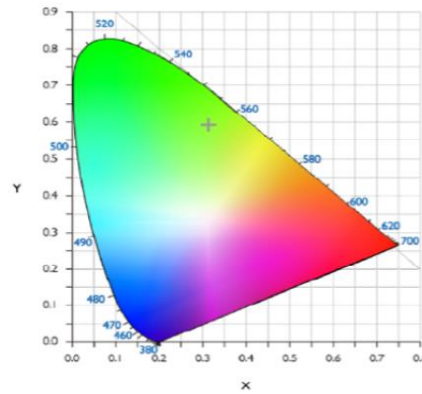

Gradus Detailed Specification

Manufacturer: Gradus Accessories, Park Green, Macclesfield, Cheshire, SK11 7LZ.

Tel: 01625 428922 **Fax:** 01625 433939

Website: www.gradus.com **Email:** sales@gradus.com

Power Consumption	14.4W/m (based on a 5m run)
Voltage	24v DC
LEDs/m	528
Kelvin	Red, Green, Blue, Amber, Pink
Lumens/m	Red, Green, Blue & Pink = 360 Amber = 1440
Tape dimensions	W: 10mm / D: 3mm
PCB increment	Power connection and cut points every 45mm
LED pitch	0mm
Beam angle	120°
PCB colour	White
LED chip	COB (chip-on-board) technology
CRI	Red, Green, Amber, Pink = 90+ Blue = 85+
Operating temp.	-20°C ~ 45°C
IP rating	IP20 uncoated / IP65 splashproof
Min. bend radius	10mm
Connection	Hardwire tails
Control	0-10v / 1-10v / DMX / DALI / RF / Triac / Push
Mounting	3M VHB backing tape

LED Lighting Systems Product Data Sheet

15W Spotless LED Tapes 24v – Single Colours

Data Sheet: Page 2 of 3 AH/SM/DW 06.12.21

Chromotology diagrams

Red:

Green:

Blue:

Amber:

Pink:

Spectral radiant flux versus wavelength

Red:

Green:

LED Lighting Systems Product Data Sheet

15W Spotless LED Tapes 24v – Single Colours

Data Sheet: Page 3 of 3 AH/SM/DW 06.12.21

Blue: