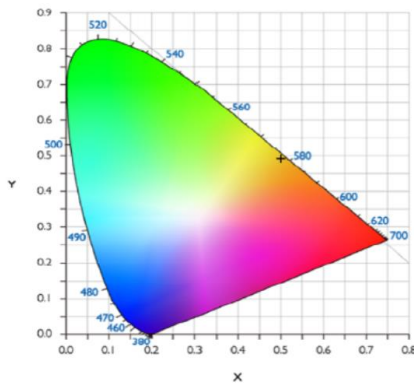

Gradus Detailed Specification

Manufacturer: Gradus Accessories, Park Green, Macclesfield, Cheshire, SK11 7LZ.

Tel: 01625 428922 **Fax:** 01625 433939

Website: www.gradus.com **Email:** sales@gradus.com

Power Consumption	14.4W/m (based on a 5m run)
Voltage	24v DC
LEDs/m	528
Kelvin	Red, Green, Blue, Amber, Pink
Lumens/m	Red, Green, Blue & Pink = 360 Amber = 1440
Tape dimensions	W: 10mm / D: 3mm
PCB increment	Power connection and cut points every 45mm
LED pitch	0mm
Beam angle	120°
PCB colour	White
LED chip	COB (chip-on-board) technology
CRI	Red, Green, Amber, Pink = 90+ Blue = 85+
Operating temp.	-20°C ~ 45°C
IP rating	IP20 uncoated / IP65 splashproof
Min. bend radius	10mm
Connection	Hardwire tails
Control	0-10v / 1-10v / DMX / DALI / RF / Triac / Push
Mounting	3M VHB backing tape

LED Lighting Systems Product Data Sheet

15W Spotless LED Tapes 24v – Single Colours

Data Sheet: Page 2 of 3 AH/SM/DW 06.12.21

Chromotology diagrams

Red:

Green:

Blue:

Amber:

Pink:

Spectral radiant flux versus wavelength

Red:

Green:

LED Lighting Systems Product Data Sheet

15W Spotless LED Tapes 24v – Single Colours

Data Sheet: Page 3 of 3 AH/SM/DW 06.12.21

Blue: