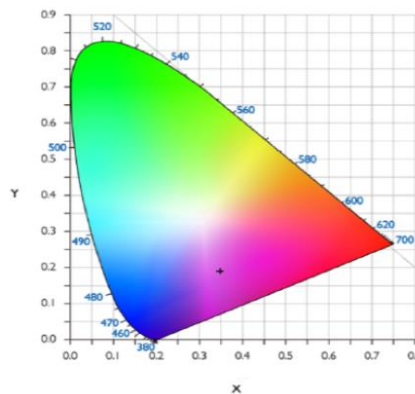

Gradus Detailed Specification

Manufacturer: Gradus Accessories, Park Green, Macclesfield, Cheshire, SK11 7LZ.

Tel: 01625 428922 **Fax:** 01625 433939

Website: www.gradus.com **Email:** sales@gradus.com

Power Consumption	14.4W/m (based on a 5m run)
Voltage	24v DC
LEDs/m	528
Kelvin	Red, Green, Blue, Amber, Pink
Lumens/m	Red, Green, Blue & Pink = 360 Amber = 1440
Tape dimensions	W: 10mm / D: 3mm
PCB increment	Power connection and cut points every 45mm
LED pitch	0mm
Beam angle	120°
PCB colour	White
LED chip	COB (chip-on-board) technology
CRI	Red, Green, Amber, Pink = 90+ Blue = 85+
Operating temp.	-20°C ~ 45°C
IP rating	IP20 uncoated / IP65 splashproof
Min. bend radius	10mm
Connection	Hardwire tails
Control	0-10v / 1-10v / DMX / DALI / RF / Triac / Push
Mounting	3M VHB backing tape

LED Lighting Systems Product Data Sheet

15W Spotless LED Tapes 24v – Single Colours

Data Sheet: Page 2 of 3 AH/SM/DW 06.12.21

Chromotology diagrams

Red:

Green:

Blue:

Amber:

Pink:

Spectral radiant flux versus wavelength

Red:

Green:

LED Lighting Systems Product Data Sheet

15W Spotless LED Tapes 24v – Single Colours

Data Sheet: Page 3 of 3 AH/SM/DW 06.12.21

Blue: