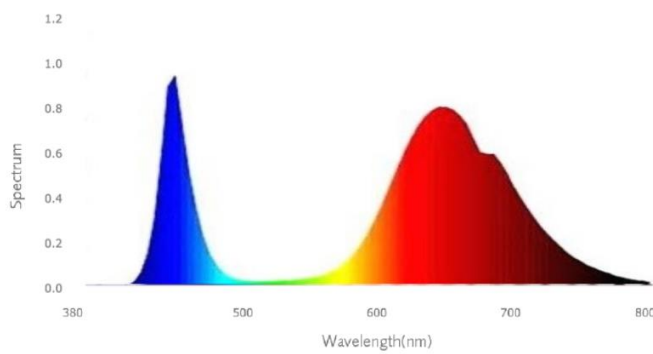

LED Lighting Systems Product Data Sheet

15W Spotless LED Tapes 24v – Single Colours

Data Sheet: Page 3 of 3 AH/SM/DW 06.12.21

Pink:

Technical Drawing

Wiring Diagram