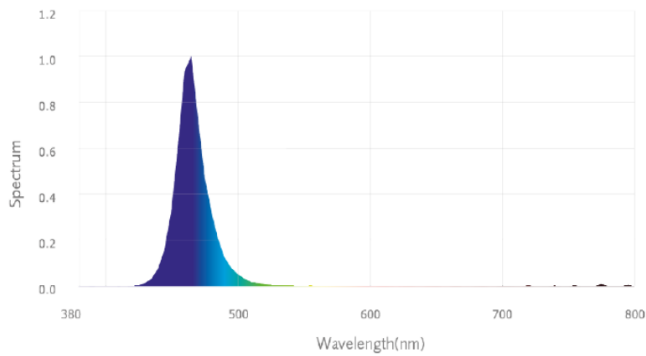

Gradus Detailed Specification

Manufacturer: Gradus Accessories, Park Green, Macclesfield, Cheshire, SK11 7LZ.

Tel: 01625 428922 **Fax:** 01625 433939

Website: www.gradus.com **Email:** sales@gradus.com

Power Consumption	14.4W/m (based on a 5m run)
Voltage	24v DC
LEDs/m	528
Kelvin	Red, Green, Blue, Amber, Pink
Lumens/m	Red, Green, Blue & Pink = 360 Amber = 1440
Tape dimensions	W: 10mm / D: 3mm
PCB increment	Power connection and cut points every 45mm
LED pitch	0mm
Beam angle	120°
PCB colour	White
LED chip	COB (chip-on-board) technology
CRI	Red, Green, Amber, Pink = 90+ Blue = 85+
Operating temp.	-20°C ~ 45°C
IP rating	IP20 uncoated / IP65 splashproof
Min. bend radius	10mm
Connection	Hardwire tails
Control	0-10v / 1-10v / DMX / DALI / RF / Triac / Push
Mounting	3M VHB backing tape

Pink:

Spectral radiant flux versus wavelength

Red:

Green:

LED Lighting Systems Product Data Sheet

15W Spotless LED Tapes 24v – Single Colours

Data Sheet: Page 3 of 3 AH/SM/DW 06.12.21

Blue: