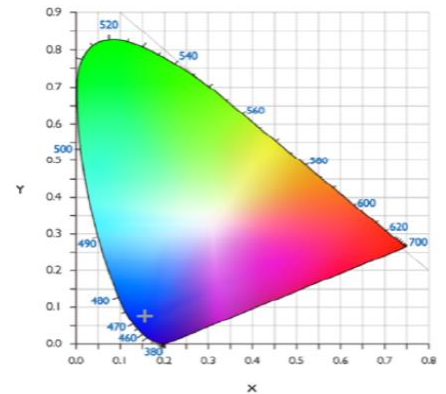

Gradus Detailed Specification

Manufacturer: Gradus Accessories, Park Green, Macclesfield, Cheshire, SK11 7LZ.

Tel: 01625 428922 **Fax:** 01625 433939

Website: www.gradus.com **Email:** sales@gradus.com

Power Consumption	14.4W/m (based on a 5m run)
Voltage	24v DC
LEDs/m	528
Kelvin	Red, Green, Blue, Amber, Pink
Lumens/m	Red, Green, Blue & Pink = 360 Amber = 1440
Tape dimensions	W: 10mm / D: 3mm
PCB increment	Power connection and cut points every 45mm
LED pitch	0mm
Beam angle	120°
PCB colour	White
LED chip	COB (chip-on-board) technology
CRI	Red, Green, Amber, Pink = 90+ Blue = 85+
Operating temp.	-20°C ~ 45°C
IP rating	IP20 uncoated / IP65 splashproof
Min. bend radius	10mm
Connection	Hardwire tails
Control	0-10v / 1-10v / DMX / DALI / RF / Triac / Push
Mounting	3M VHB backing tape

LED Lighting Systems Product Data Sheet

15W Spotless LED Tapes 24v – Single Colours

Data Sheet: Page 2 of 3 AH/SM/DW 06.12.21

Chromotology diagrams

Red:

Green:

Blue:

Amber:

Pink:

Spectral radiant flux versus wavelength

Red:

Green:

LED Lighting Systems Product Data Sheet

15W Spotless LED Tapes 24v – Single Colours

Data Sheet: Page 3 of 3 AH/SM/DW 06.12.21

Blue: