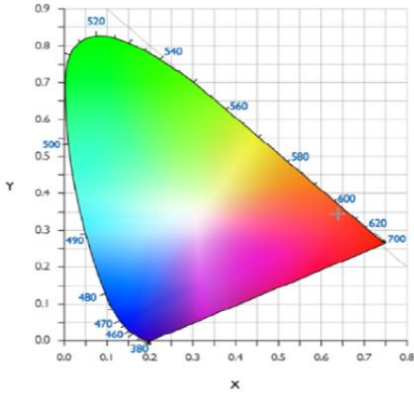

Gradus Detailed Specification

Manufacturer: Gradus Accessories, Park Green, Macclesfield, Cheshire, SK11 7LZ.

Tel: 01625 428922 **Fax:** 01625 433939

Website: www.gradus.com **Email:** sales@gradus.com

Power Consumption	14.4W/m (based on a 5m run)
Voltage	24v DC
LEDs/m	528
Kelvin	Red, Green, Blue, Amber, Pink
Lumens/m	Red, Green, Blue & Pink = 360 Amber = 1440
Tape dimensions	W: 10mm / D: 3mm
PCB increment	Power connection and cut points every 45mm
LED pitch	0mm
Beam angle	120°
PCB colour	White
LED chip	COB (chip-on-board) technology
CRI	Red, Green, Amber, Pink = 90+ Blue = 85+
Operating temp.	-20°C ~ 45°C
IP rating	IP20 uncoated / IP65 splashproof
Min. bend radius	10mm
Connection	Hardwire tails
Control	0-10v / 1-10v / DMX / DALI / RF / Triac / Push
Mounting	3M VHB backing tape

LED Lighting Systems Product Data Sheet

15W Spotless LED Tapes 24v – Single Colours

Data Sheet: Page 2 of 3 AH/SM/DW 06.12.21

Chromotology diagrams

Red:

Green:

Blue:

Amber:

Pink:

Spectral radiant flux versus wavelength

Red:

Green:

LED Lighting Systems Product Data Sheet

15W Spotless LED Tapes 24v – Single Colours

Data Sheet: Page 3 of 3 AH/SM/DW 06.12.21

Blue: